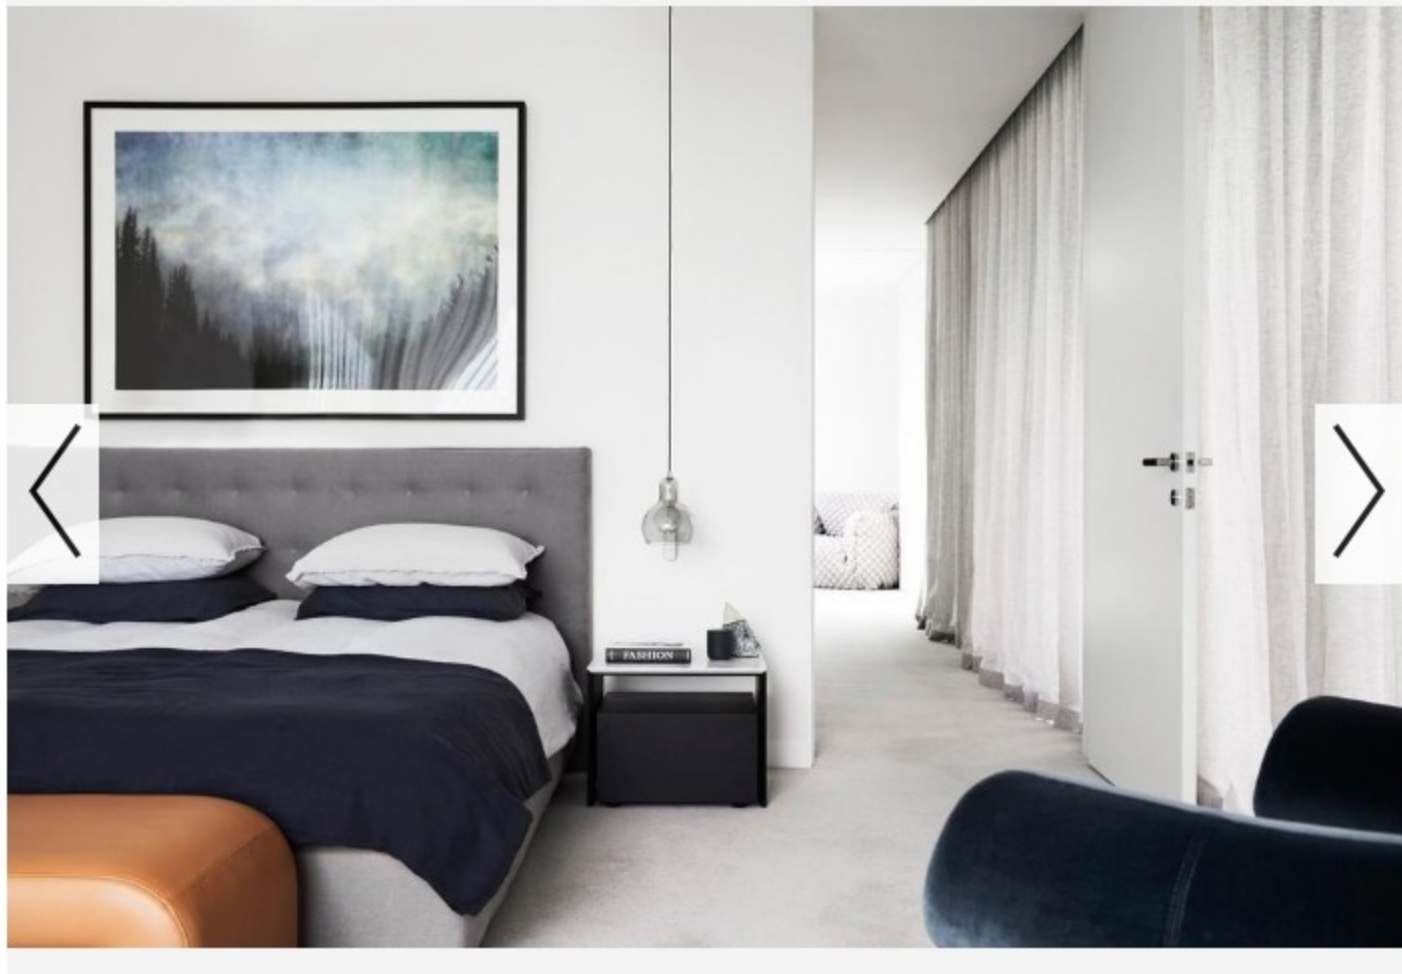

HOMES

House Tour: Natural materials in this calm, contemporary home

by **Eliza H**

— 15 Jan 2019 15:02

<http://tinyurl.com/7>

1/9

The tall, leafy tree you see here -- a blossom tree planted by the homeowners 10 years earlier -- served as inspiration to design firm Studio Tate. This residence in Brighton is warm and inviting, and takes shade from the blossom tree.

advertisement

THE REAL WORLD
brides

Guide to an Affordable Celeb-style Wedding

[DOWNLOAD FREE GUIDE](#)

3/9

The living room features warm metals and glass. Shiny surfaces add to the elegant ambience of the home.

advertisement

THE REAL WORLD
brides

Guide to an Affordable Celeb-style Wedding

DOWNLOAD FREE GUIDE

5/9

With natural light streaming in, the materials chosen -- from the glazed backsplash to the wooden cabinetry -- offers an ever-changing panorama.

advertisement

THE REAL WORLD
brides

Guide to an Affordable Celeb-style Wedding

DOWNLOAD FREE GUIDE

6/9

A fabric headboard, pendant lamp and day curtains create a soft and restful bedroom.

advertisement

THE REAL WORLD
brides