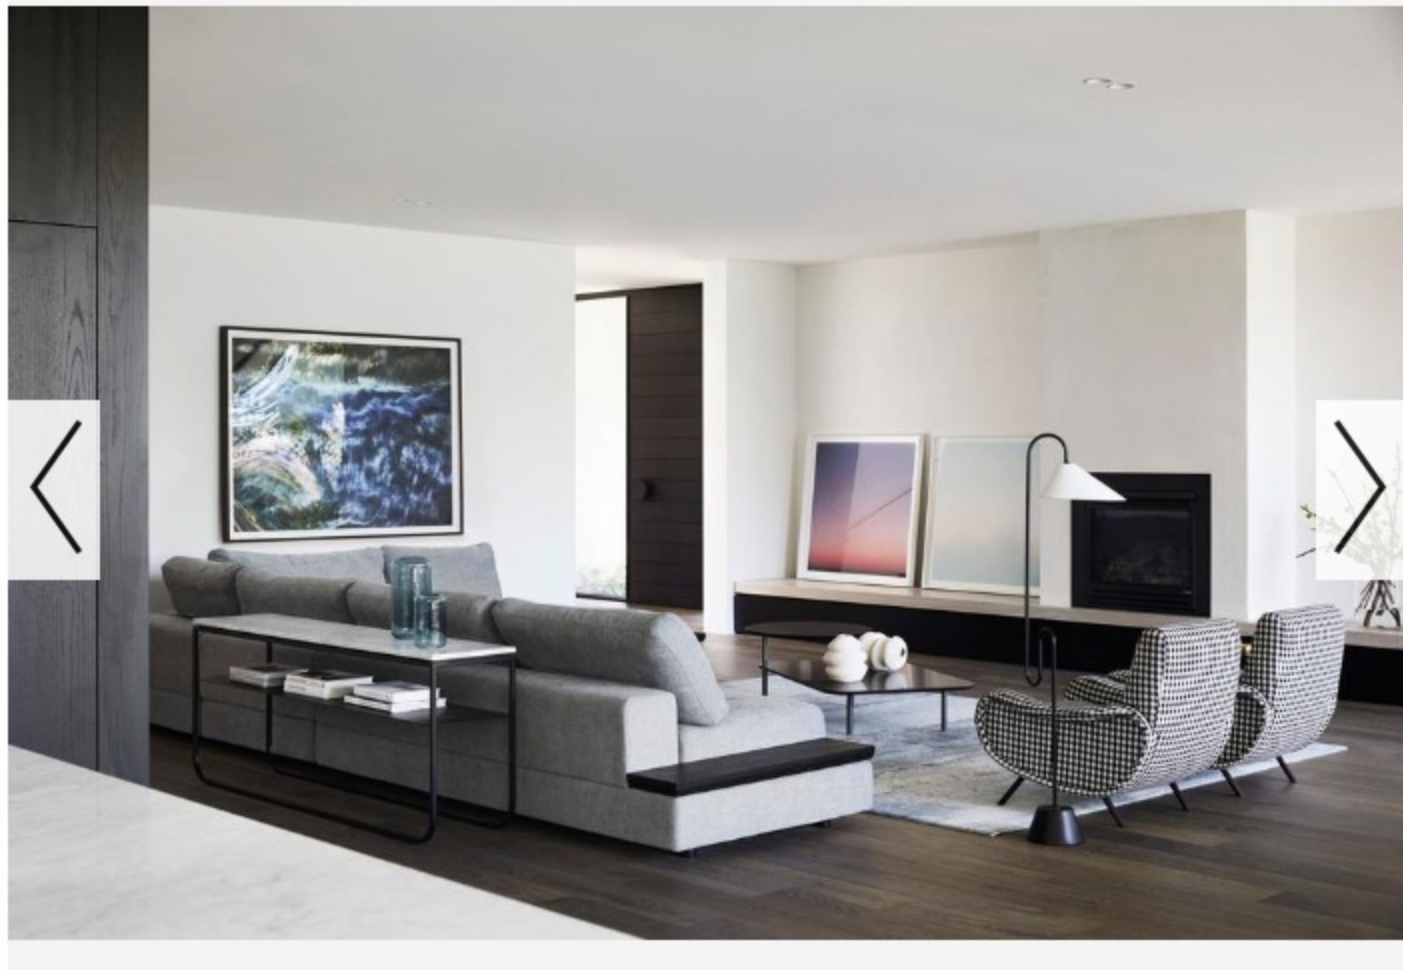

HOMES

House Tour: Natural materials in this calm, contemporary home

by **Eliza H**

— 15 Jan 2019 15:02

<http://tinyurl.com/7>

1/9

The tall, leafy tree you see here -- a blossom tree planted by the homeowners 10 years earlier -- served as inspiration to design firm Studio Tate. This residence in Brighton is warm and inviting, and takes shade from the blossom tree.

Photos: Sharyn Cairns

advertisement

brides

Guide to an Affordable
Celeb-style Wedding

DOWNLOAD FREE GUIDE

2/9

The interiors reflect a sense of calm. Dark wood floors and soft grey furnishing, as well as photographs of nature, help achieve this.

advertisement

THE REAL WORLD
brides

Guide to an Affordable Celeb-style Wedding

[DOWNLOAD FREE GUIDE](#)

3/9

The living room features warm metals and glass. Shiny surfaces add to the elegant ambience of the home.

advertisement

THE REAL WORLD
brides

Guide to an Affordable Celeb-style Wedding

[DOWNLOAD FREE GUIDE](#)

4/9

"The ground floor kitchen and dining are cloaked by [the tree's] foliage," says Alex Hopkins, principal interior designer at Studio Tate. "The warmth of its changing autumnal character also mirrored our desired feeling for the home; welcoming and adaptable."