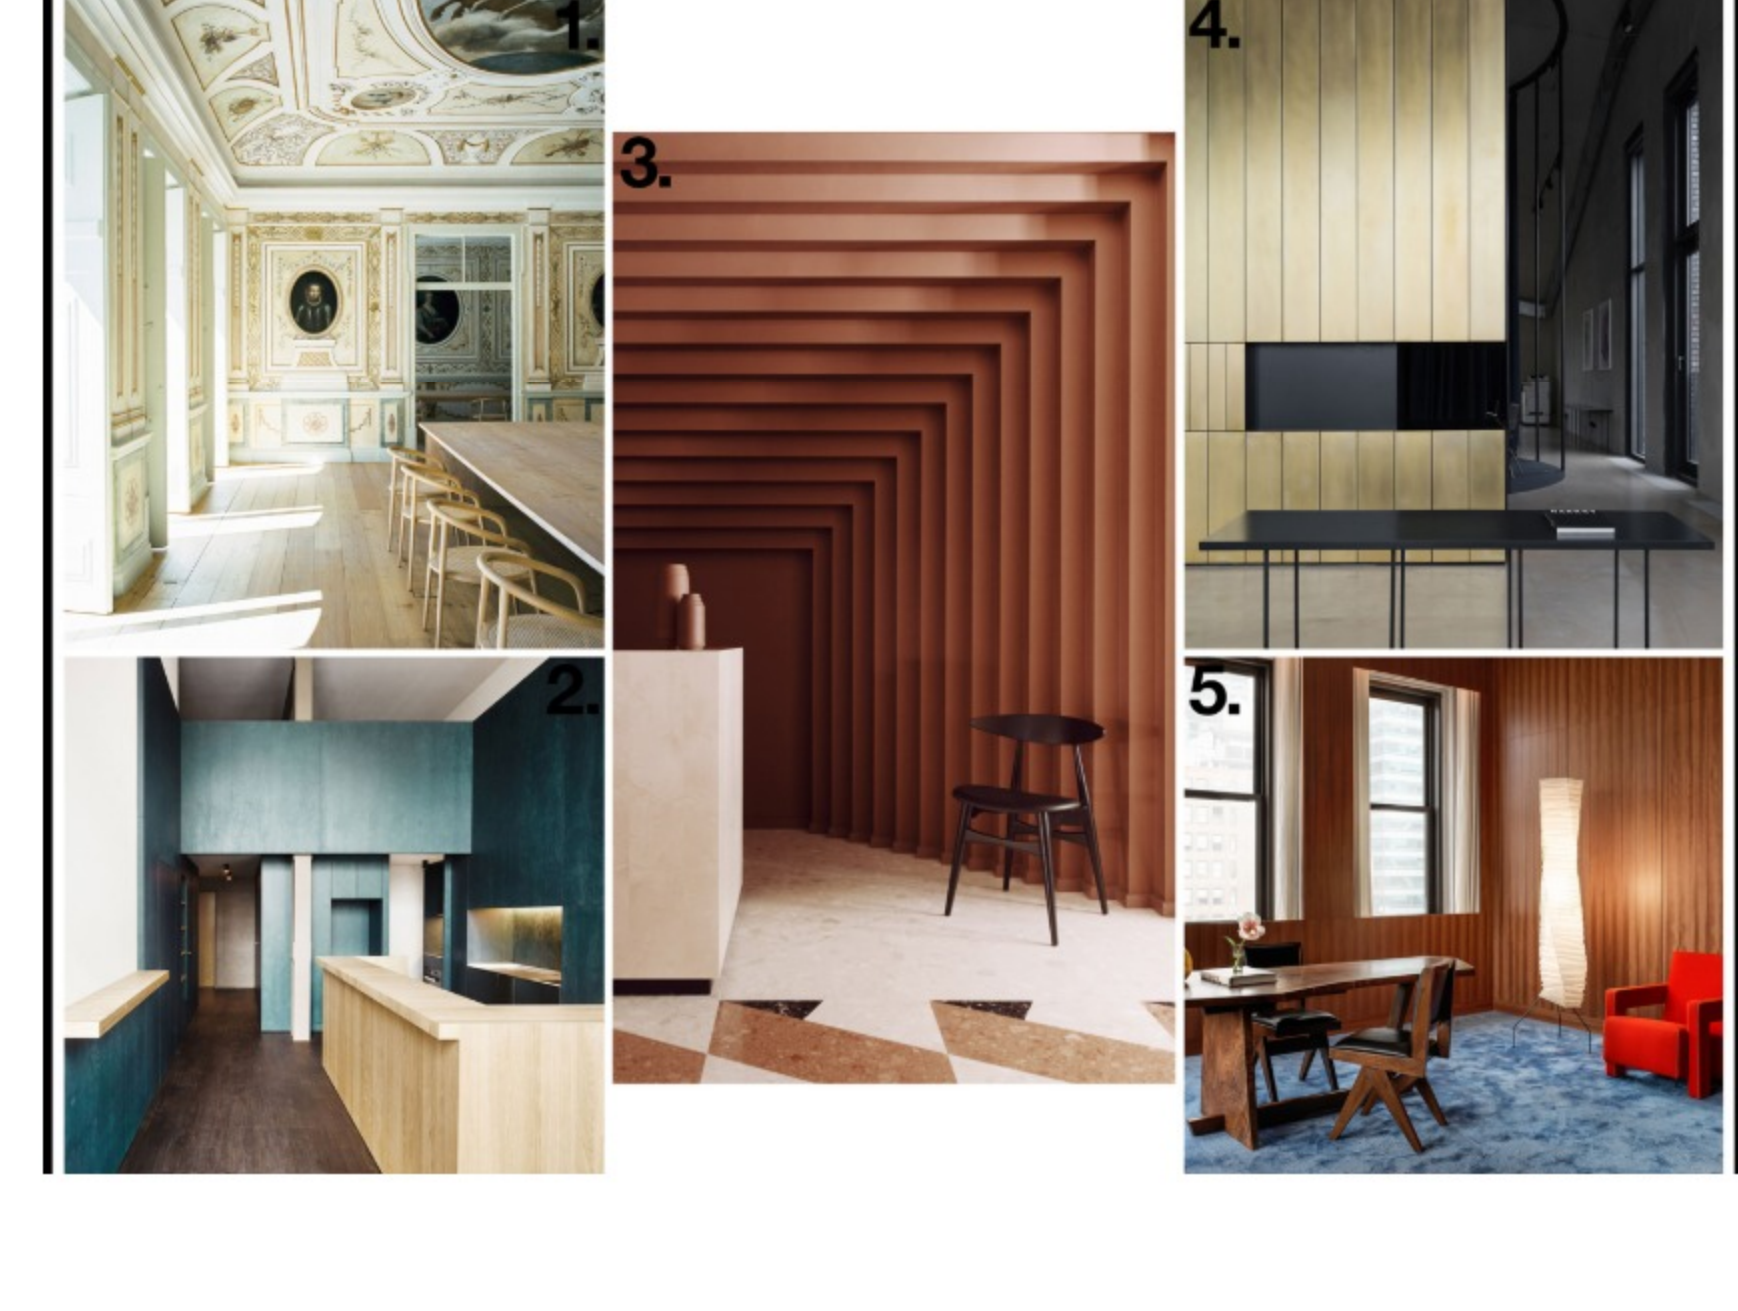

1. Aires Mateus' Own Workspace 'Atelier Cecilio de Sousa' in Lisbon, Portugal.
2. Business Center 1905 & Co-Working Space in Baden, Switzerland by Oliver Christen.
3. Summit House Co-Working Space in London by Note Design Studio.
4. Residential Sales Office in Moscow, Russia by Alexander Volkov Architects.
5. New York Office by Halleröd.

1. **RECENT POSTS**
2. Australia Through the Lens of German Photographer Daniel Müller.
   - Hospitality & Restaurant Interiors | 2019 Archive.
   - Workplace Interiors | 2019 Archive.
   - Product Design: Accessories & Finishes | 2019 Archive.
   - Hotel Interiors & Architecture | 2019 Archive.